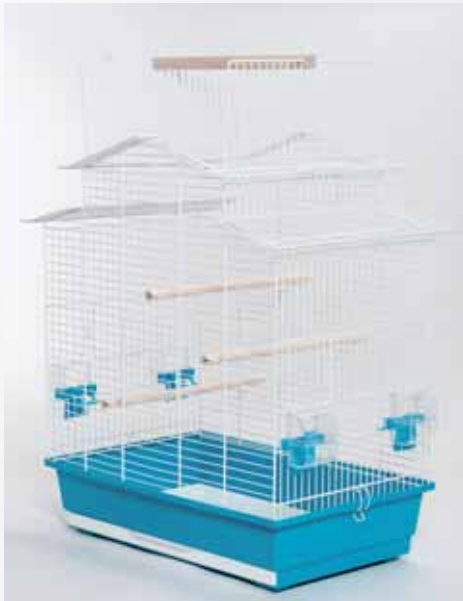

IZA 3 WHITE, IZA 3 ZINC

IZA 3 WHITE

Code: P012

Size: 585 x 380 x 650mm

Cartoon size: 600 x 390 x 560mm

Weight: 3,9kg

Pcs per pallet: 16