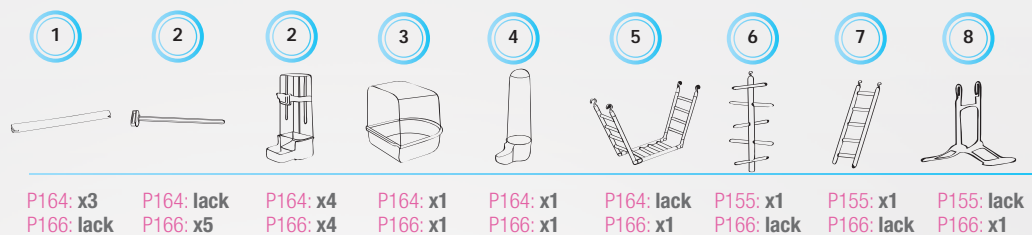

SARA ZINC + ACCESSORIES, SARA + ACCESSORIES

Code: P164
Size: 780 x 480 x 790mm
Cartoon size: 795 x 490 x 675mm
Weight: 6,6kg
Pcs per pallet: 8

Code: P166
Size: 780 x 480 x 790mm
Cartoon size: 795 x 490 x 675mm
Weight: 6,6kg
Pcs per pallet: 8